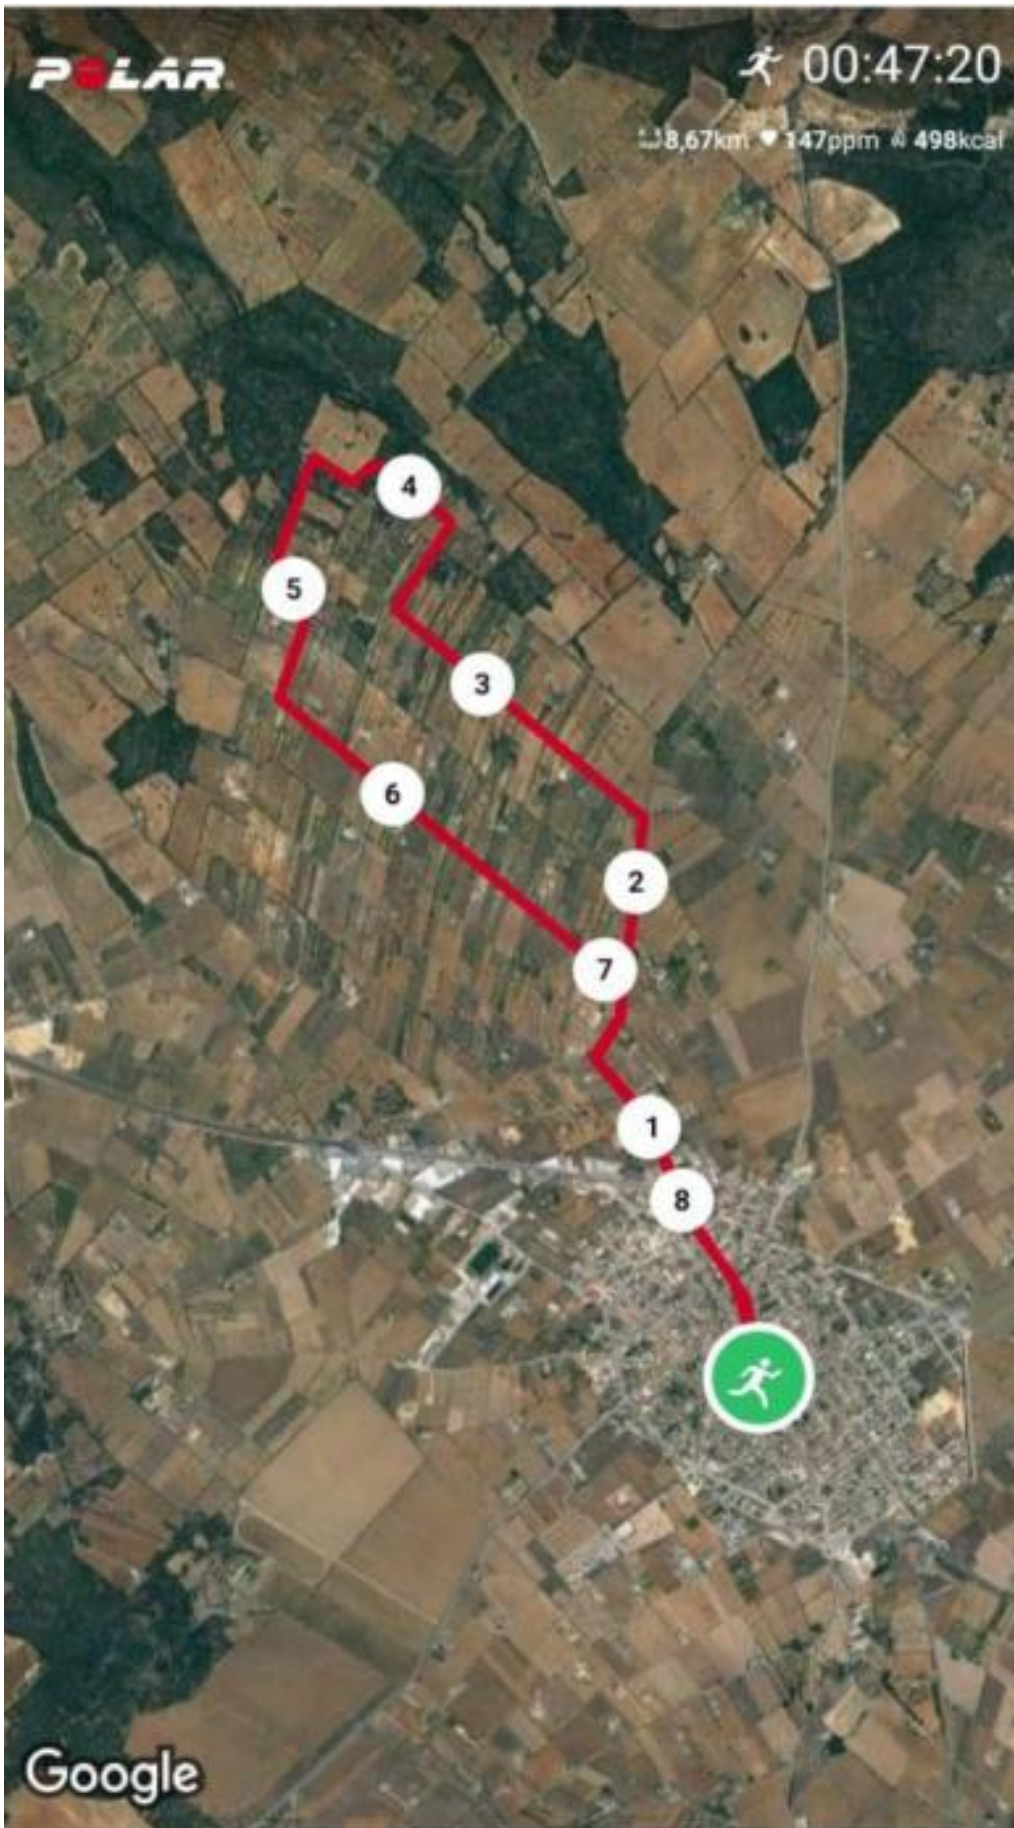

POLAR

00:47:20

8,67km 147ppm 498kcal

Google