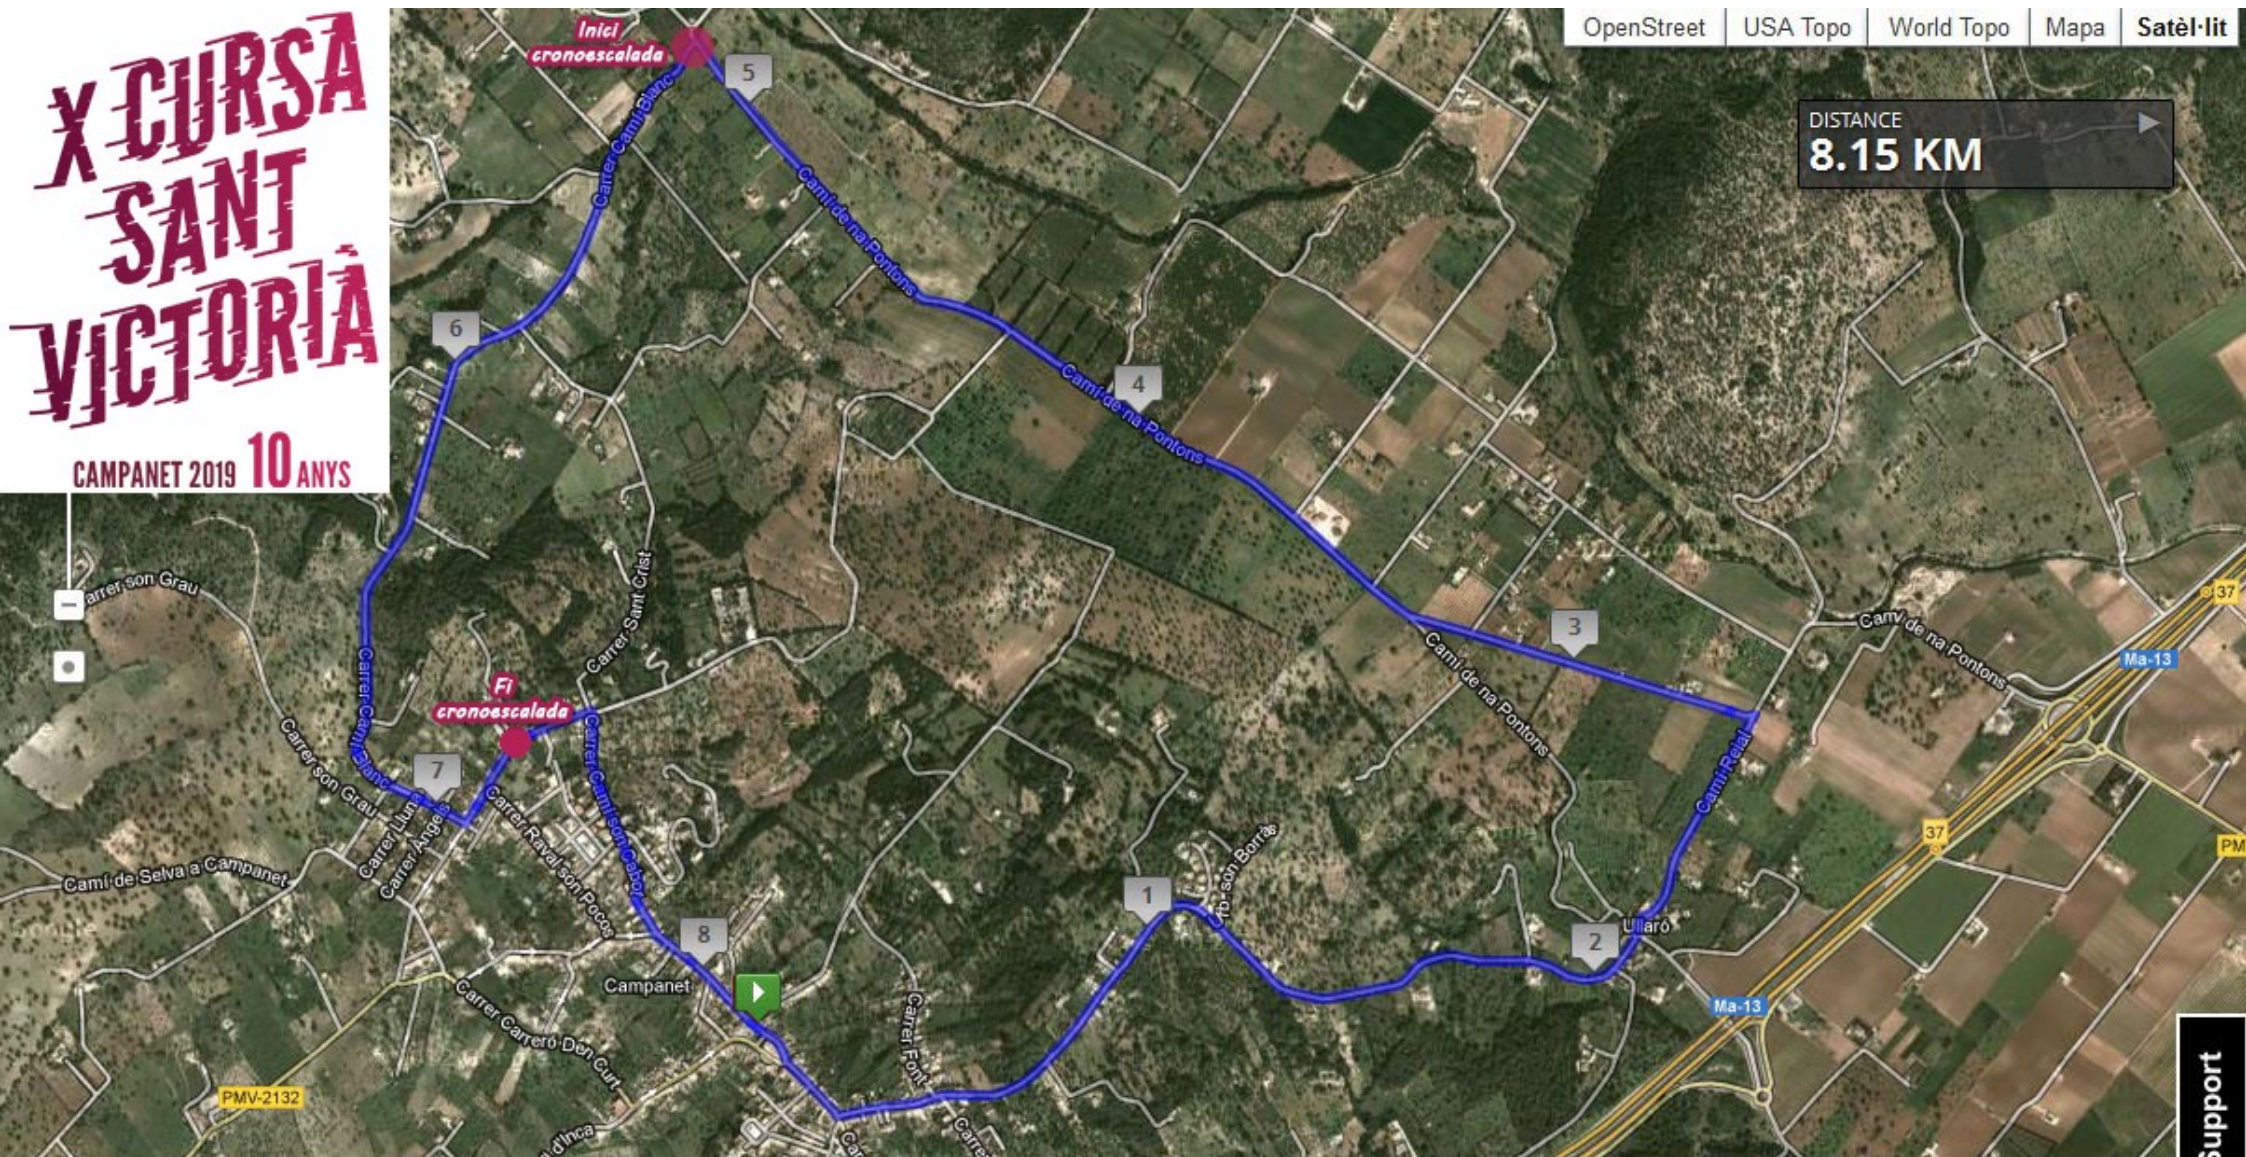

# X CURSA SANT VICTORIA

CAMPANET 2019 10 ANYS

DISTANCE  
**8.15 KM**

▼ Elevation Show elevation with grades

Support